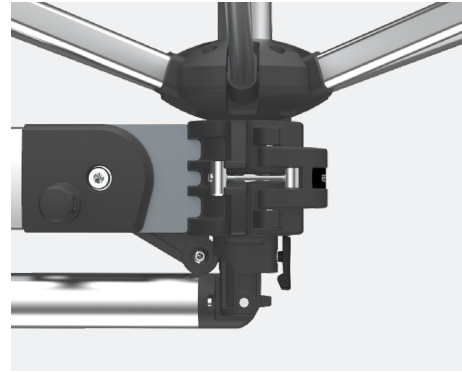

Patented & Trademarked Technology

Frame
Warranty

Clever shade for compact spaces.

The Shadowspec Retreat™ is built from sleek, modern materials. We've handpicked the world's best to ensure longevity. Anodised Aluminium and 316 Stainless Steel work in harmony with our in-house design philosophy.

SHADOWLIFT™

Gas-assisted, makes every deployment easy.

SHADOWROLL™

Integrated roller allows smooth deployment.

SHADOWREACH™

Extend for maximum shade reach.

SHADOWTILT™

Protects from low-angled sun rays.

Follow the sun

ROTATES

Allows shade for the duration of the day.

TILTS

Two tilt positions to protect when the sun is low.

EXTENDS

Away from the wall.

Canopy