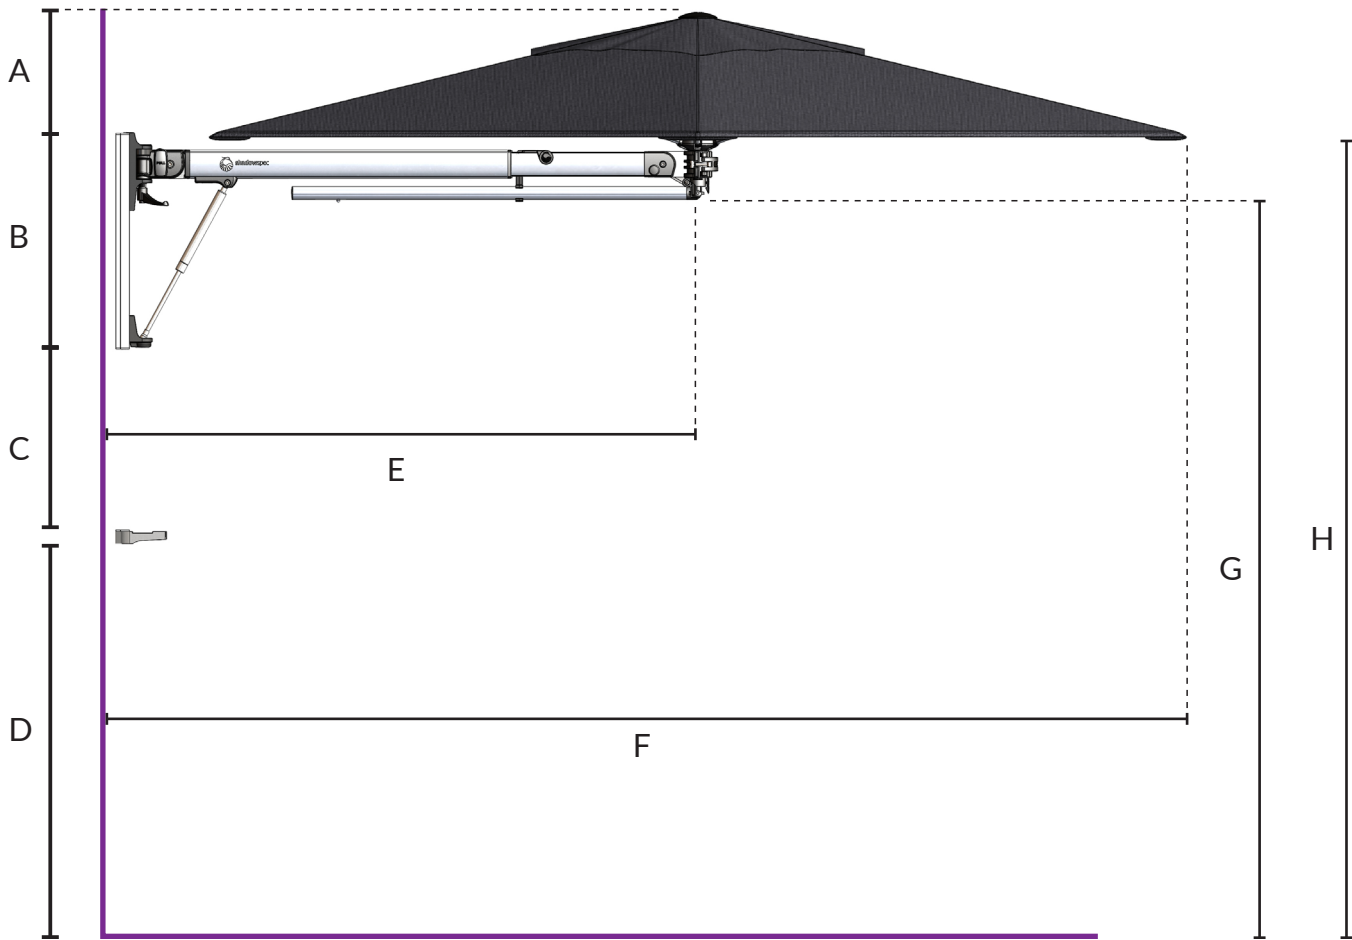

Eco-friendly Production

Breathable Weave

Shadowspec Retreat Dimensions

Diagram Legend	2.7m	Full Extension	9'	Full Extension
A Canopy height when deployed	295mm		1'	
B Wall Bracket length	526mm		1'9"	
C Space from Wall Bracket to Wall Clip	441mm		1'4"	
D Gap from Wall Clip to ground (recommended distance)	1209mm		4'	
E Wall to centre hub distance (456mm/18" Shadowreach adjustment)	1419mm	1875mm	4'8"	6'2"
F Wall to outer canopy edge (456mm/18" Shadowreach adjustment)	2609mm	3065mm	8'7"	10'0"
G Ground to Central Hub (recommended distance)	2014mm		6'7"	
H Ground to Canopy Edge (recommended distance)	2166mm		7'1"	

Note: All sizings and conversions are +/- 2.5mm / 1/16" and are subject to change without notice. We recommend commercial installations use metric measurement for any umbrella spacing to ensure accuracy. The above dimensions make the assumption that you have installed your umbrella at the recommended installation height on your wall. If you have installed your retreat lower or higher than recommended, you will need to add that difference to the above measurements.