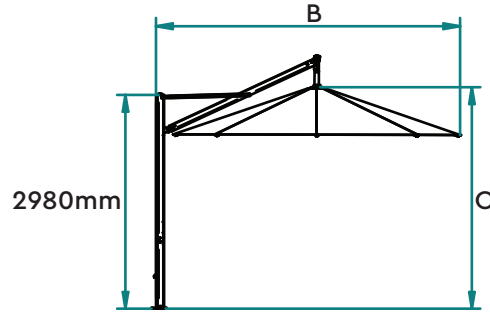

Deluxe / Ultimate Range

Australian Made premium cantilever umbrellas

Base Selections

Boltdown and inground bases

Umbrella Dimensions

Deluxe

	3.2m	3.6m	4.0m	4.5m	5.0m
A (mm)	3200	3600	4000	4500	5000
B (mm)	3440	3840	4240	4740	5240
D (mm)	3240	3240	3410	3570	3510
E (mm)	2110	2110	2110	2110	2110
Tilt Function	Single/Double	Single/Double	Single/Double	Single/Double	Single/Double
Wind Rating	92.5km/h	92.5km/h	81km/h	70km/h	60.5km/h

Ultimate

Standard Colours

Frame Colours

Canopy Colours

All canopies are made with 100% solution dyed acrylic; premium strength and fade resistance. The standard colours are indicated here:

	3.2m	3.6m	4.0m	4.5m
A (mm)	3200	3600	4000	4500
B (mm)	3440	3840	4240	4740
D (mm)	2940-3500	2940-3500	3110-3670	2950-3510
E (mm)	1710-2270	1710-2270	1710-2270	1710-2270
Tilt Function	Single/Double	Single/Double	Single/Double	Single/Double
Wind Rating	92.5km/h	92.5km/h	81km/h	70km/h

Dimensions