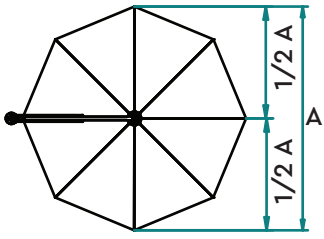

Deluxe / Ultimate Range

Australian Made premium cantilever umbrellas

Base Selections

Boltdown and inground bases

Umbrella Dimensions

Deluxe

	3.2m	3.6m	4.0m	4.5m	5.0m
A (mm)	3200	3600	4000	4500	5000
B (mm)	3440	3840	4240	4740	5240
D (mm)	3240	3240	3410	3570	3510
E (mm)	2110	2110	2110	2110	2110
Tilt Function	Single/Double	Single/Double	Single/Double	Single/Double	Single/Double
Wind Rating	92.5km/h	92.5km/h	81km/h	70km/h	60.5km/h

Ultimate

Standard Colours

Frame Colours

Canopy Colours

All canopies are made with 100% solution dyed acrylic; premium strength and fade resistance. The standard colours are indicated here:

	3.2m	3.6m	4.0m	4.5m
A (mm)	3200	3600	4000	4500
B (mm)	3440	3840	4240	4740
D (mm)	2940-3500	2940-3500	3110-3670	2950-3510
E (mm)	1710-2270	1710-2270	1710-2270	1710-2270
Tilt Function	Single/Double	Single/Double	Single/Double	Single/Double
Wind Rating	92.5km/h	92.5km/h	81km/h	70km/h

Dimensions