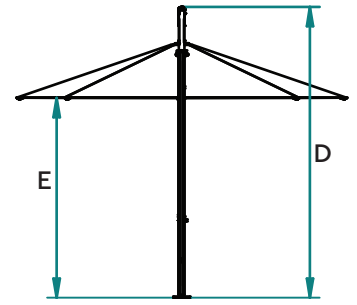

Deluxe / Ultimate Range

Australian Made premium cantilever umbrellas

Base Selections

Boltdown and inground bases

Umbrella Dimensions

Deluxe

	3.2m	3.6m	4.0m	4.5m	5.0m
A (mm)	3200	3600	4000	4500	5000
B (mm)	3440	3840	4240	4740	5240
D (mm)	3240	3240	3410	3570	3510
E (mm)	2110	2110	2110	2110	2110
Tilt Function	Single/Double	Single/Double	Single/Double	Single/Double	Single/Double
Wind Rating	92.5km/h	92.5km/h	81km/h	70km/h	60.5km/h

Ultimate

Standard Colours

Frame Colours

Canopy Colours

All canopies are made with 100% solution dyed acrylic; premium strength and fade resistance. The standard colours are indicated here:

	3.2m	3.6m	4.0m	4.5m
A (mm)	3200	3600	4000	4500
B (mm)	3440	3840	4240	4740
D (mm)	2940-3500	2940-3500	3110-3670	2950-3510
E (mm)	1710-2270	1710-2270	1710-2270	1710-2270
Tilt Function	Single/Double	Single/Double	Single/Double	Single/Double
Wind Rating	92.5km/h	92.5km/h	81km/h	70km/h

Dimensions